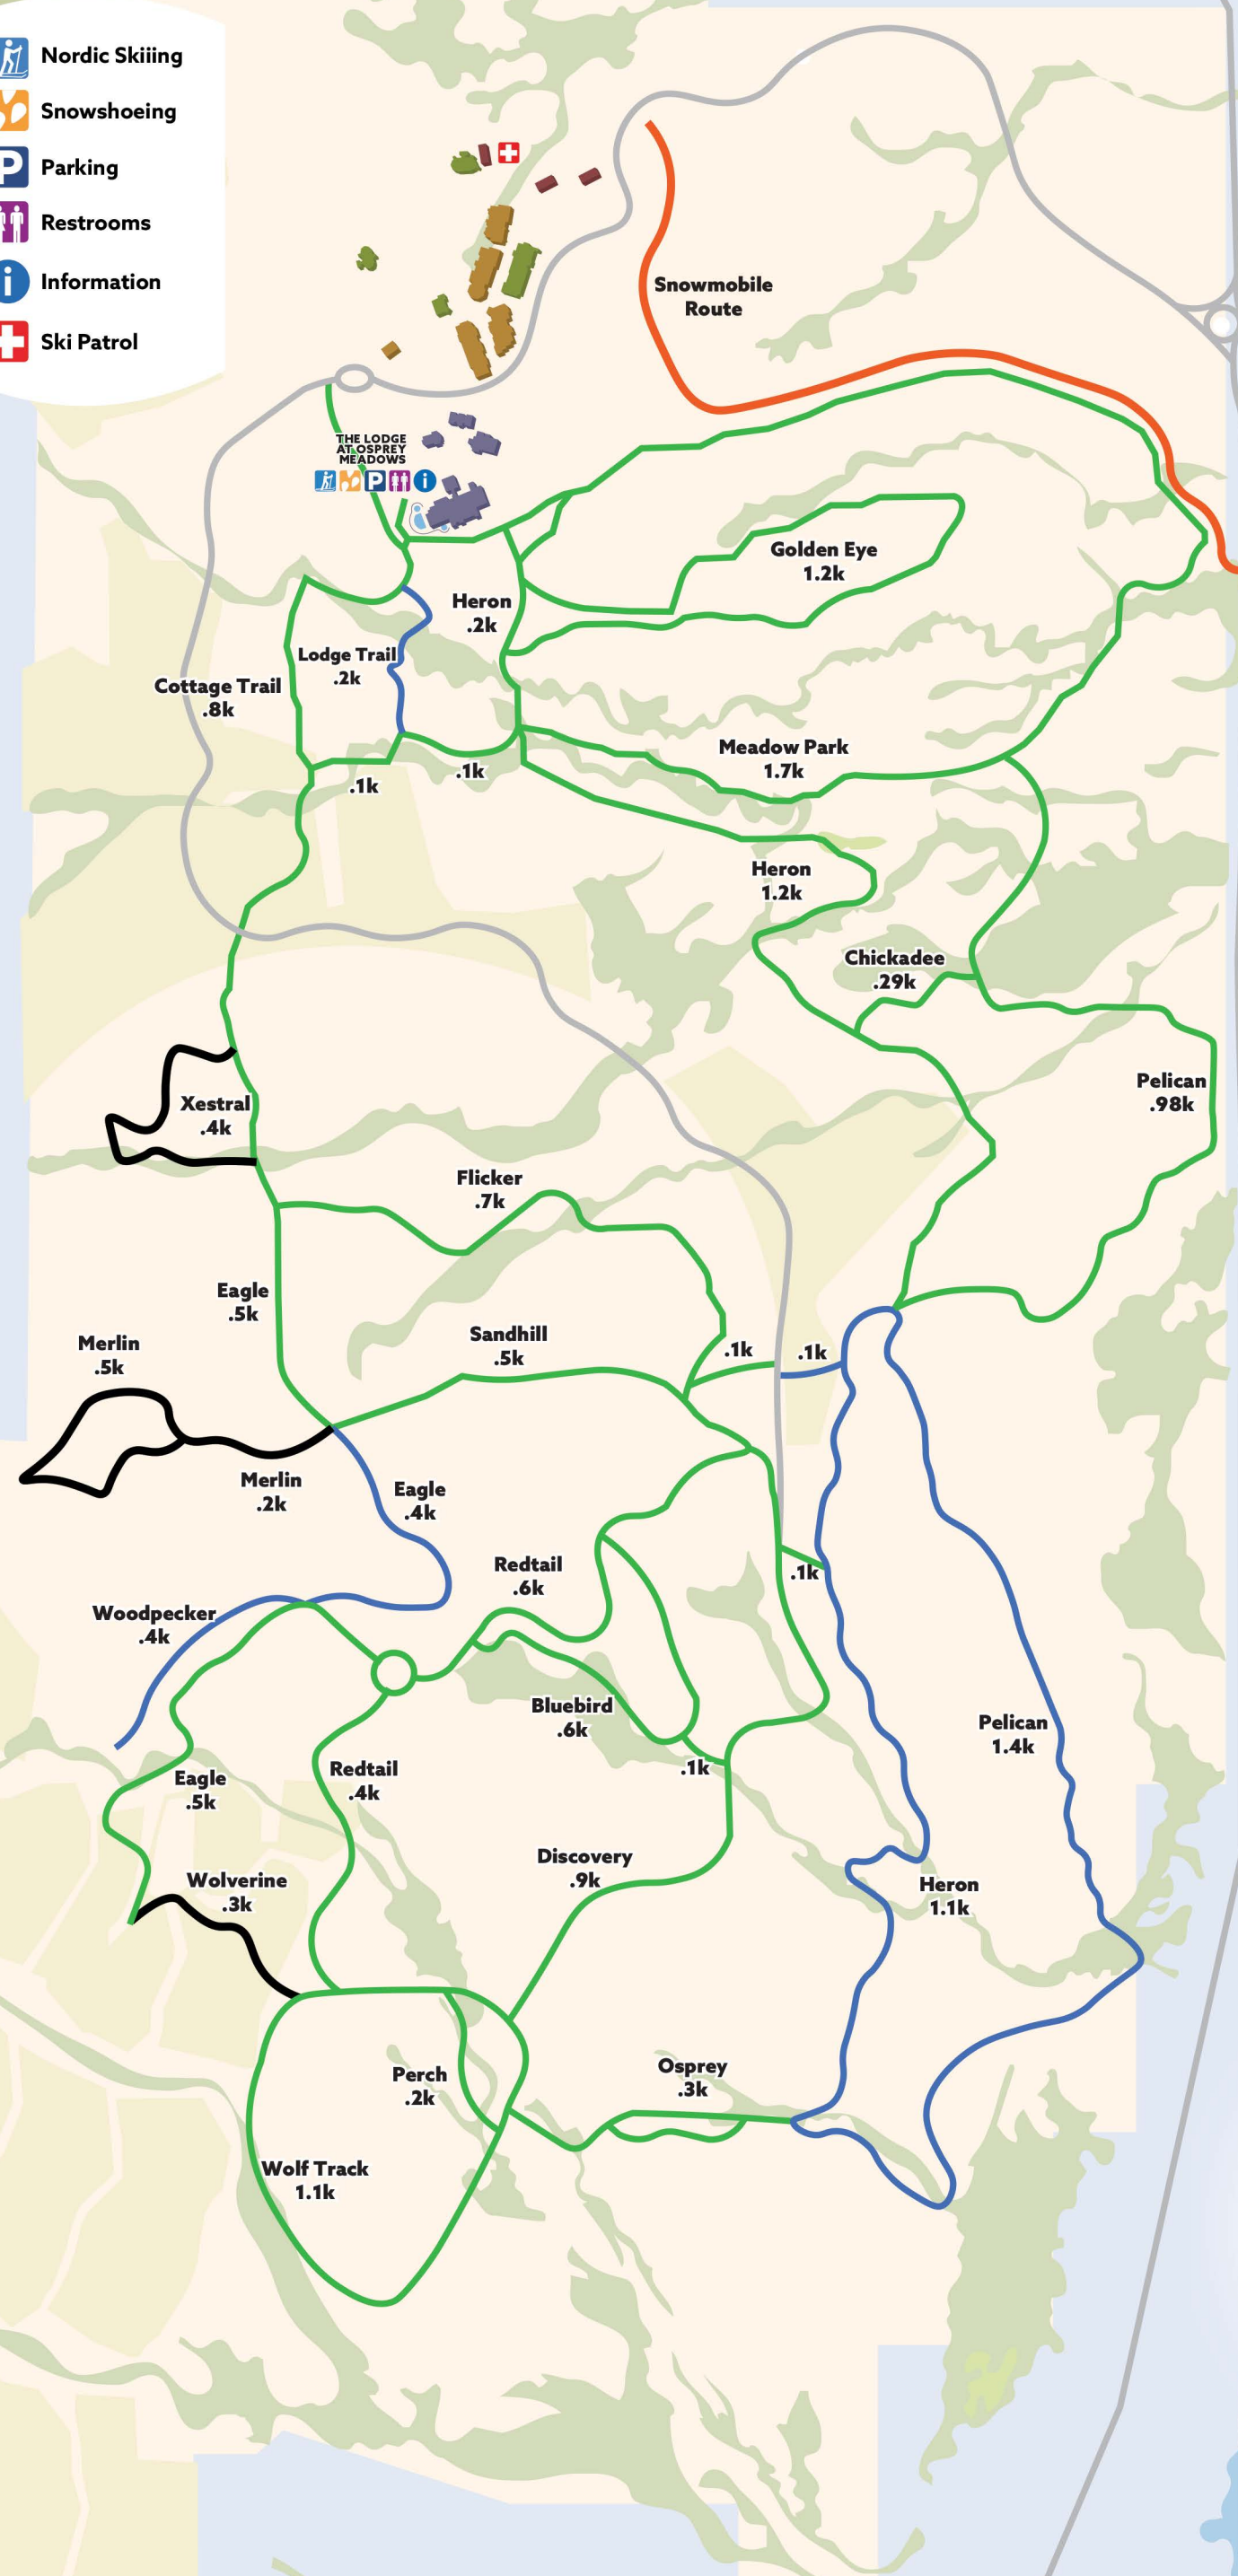

-  Nordic Skiing
-  Snowshoeing
-  Parking
-  Restrooms
-  Information
-  Ski Patrol

Main Entrance

West Mountain Road

Patrol: 208.325.1031
 Nordic/Golf Shop: 208.325.1458

THE LODGE
 AT OSPREY
 MEADOWS